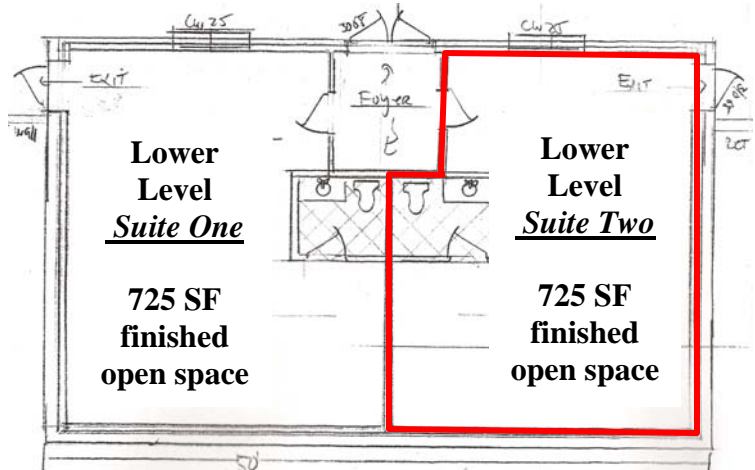

Lower Level unit is ADA Accessible

Suite should accommodate two offices, conference room and reception area.

Lease for \$725 per month

CONTACT

Jeff Eklund
(508) 280-2319
jeklund@comrealty.net

Bob White
(508) 335-2838
bwhite@comrealty.net