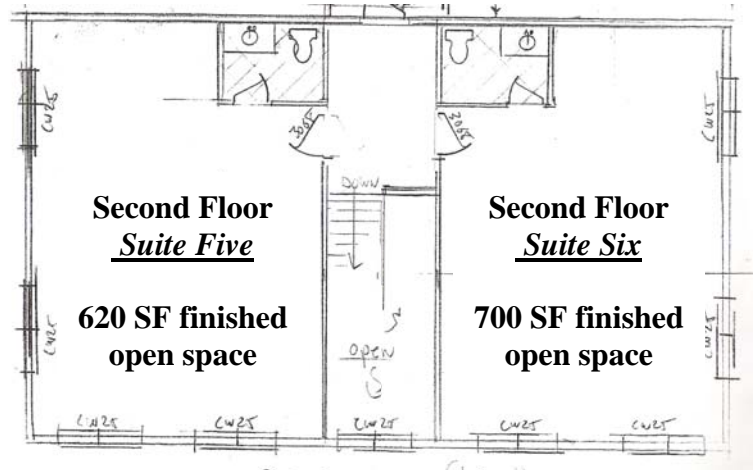

CLASS "A" OFFICE SUITES

FOR LEASE

**17 Cape Drive
Mashpee, MA 02649**

Brand new everything; carpets, stafford trim, six panel doors, windows, HVAC systems, parking and landscaping.

725 Square Feet Available