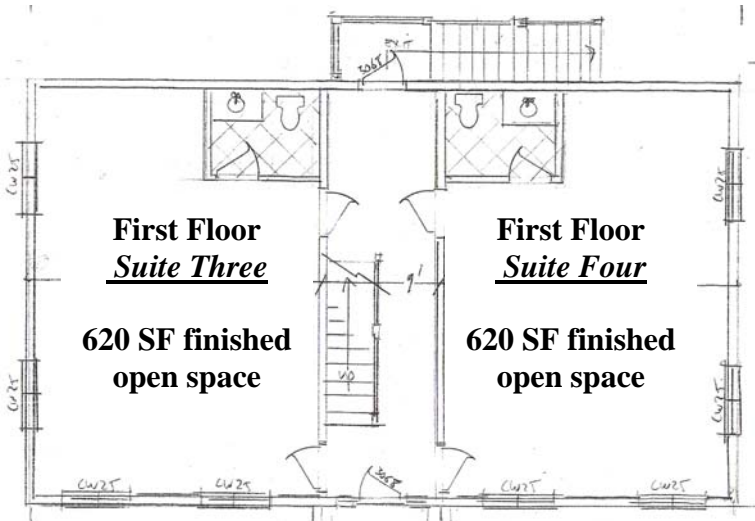

CLASS "A" OFFICE SUITES

FOR LEASE

**17 Cape Drive
Mashpee, MA 02649**

Brand new everything; carpets, stafford trim, six panel doors, windows, HVAC systems, parking and landscaping.

725 Square Feet Available

Lower Level unit is ADA Accessible

Suite should accommodate two offices, conference room and reception area.

Lease for \$725 per month

CONTACT

Jeff Eklund
(508) 280-2319
jeklund@comrealty.net

Bob White
(508) 335-2838
bwhite@comrealty.net