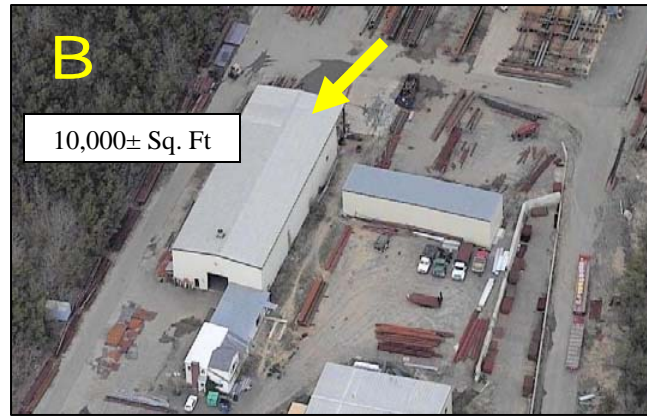

Industrial/Commercial Buildings

Airport Way, Hyannis, MA

PROPERTY INFORMATION:

- A. ASKING \$14.00/SQ FT "BUILD TO SUIT VANILLA BOX" FINISH, 10,000 SQ FT AVAILABLE**
- B. ASKING \$10.00/SQ FT "IMPROVED, 10,000 SQ. FT AVAILABLE**
- C. ASKING \$10.00/SQ FT "IMPROVED", 6,000 SQ FT AVAILABLE**
- D. ASKING \$10.00/SQ FT "IMPROVED", 24,000 SQ FT AVAILABLE**
- E. ASKING \$5.00/SQ FT, 2,600 SQ FT AVAILABLE**