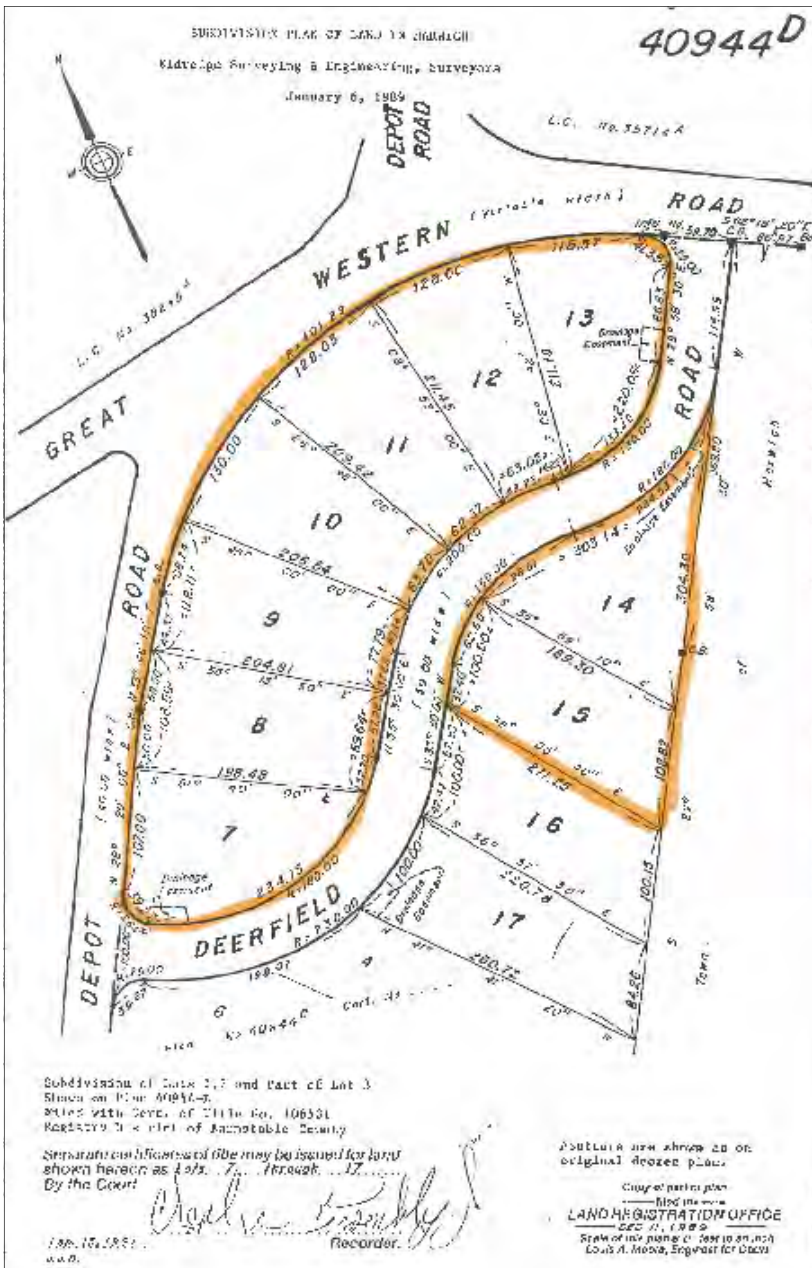

# Commercial Lots For Sale Deerfield Road, Harwich

## 9 Half Acre Commercial Lots

<p><b>Great Location at the intersection of Depot Street and Great Western Road</b></p>	<b>Lot #13 \$300,000</b>	<b>Lot #8 \$300,000</b>
	<b>Lot #12 \$325,000</b>	<b>Lot #7 \$300,000</b>
	<b>Lot #11 \$325,000</b>	<b>Lot #14 \$250,000</b>
	<b>Lot #10 \$325,000</b>	<b>Lot #15 \$250,000</b>
	<b>Lot #9 \$300,000</b>	