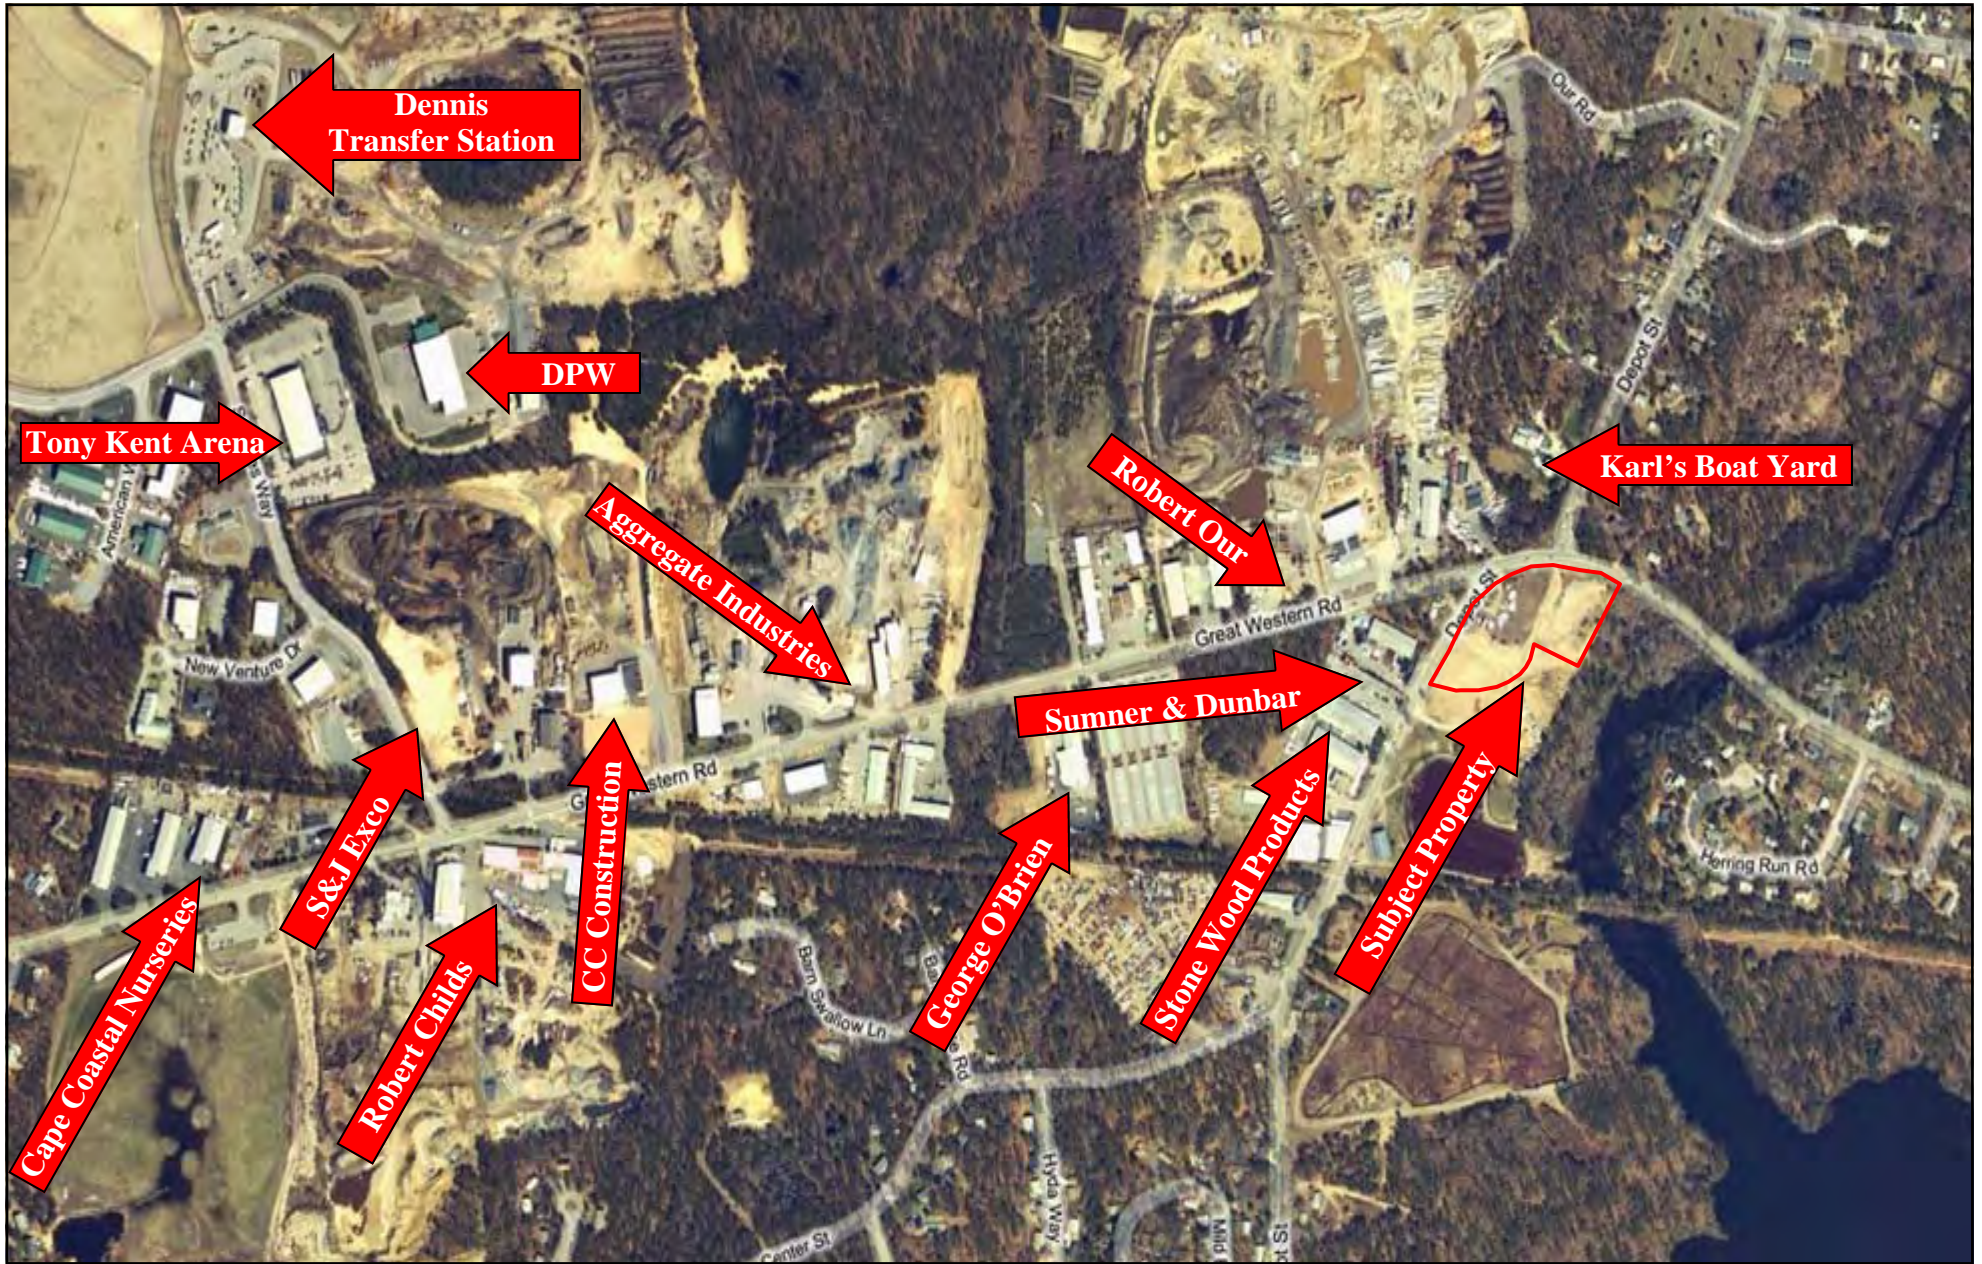

This information has been secured from sources we believe to be reliable, but we make no representation or warranties, expressed or implied, as to the accuracy of the information. Referenced square footage and acreage and sketched outlines of the property are approximate. Buyer must verify all the information and bears all the risk for any inaccuracies.