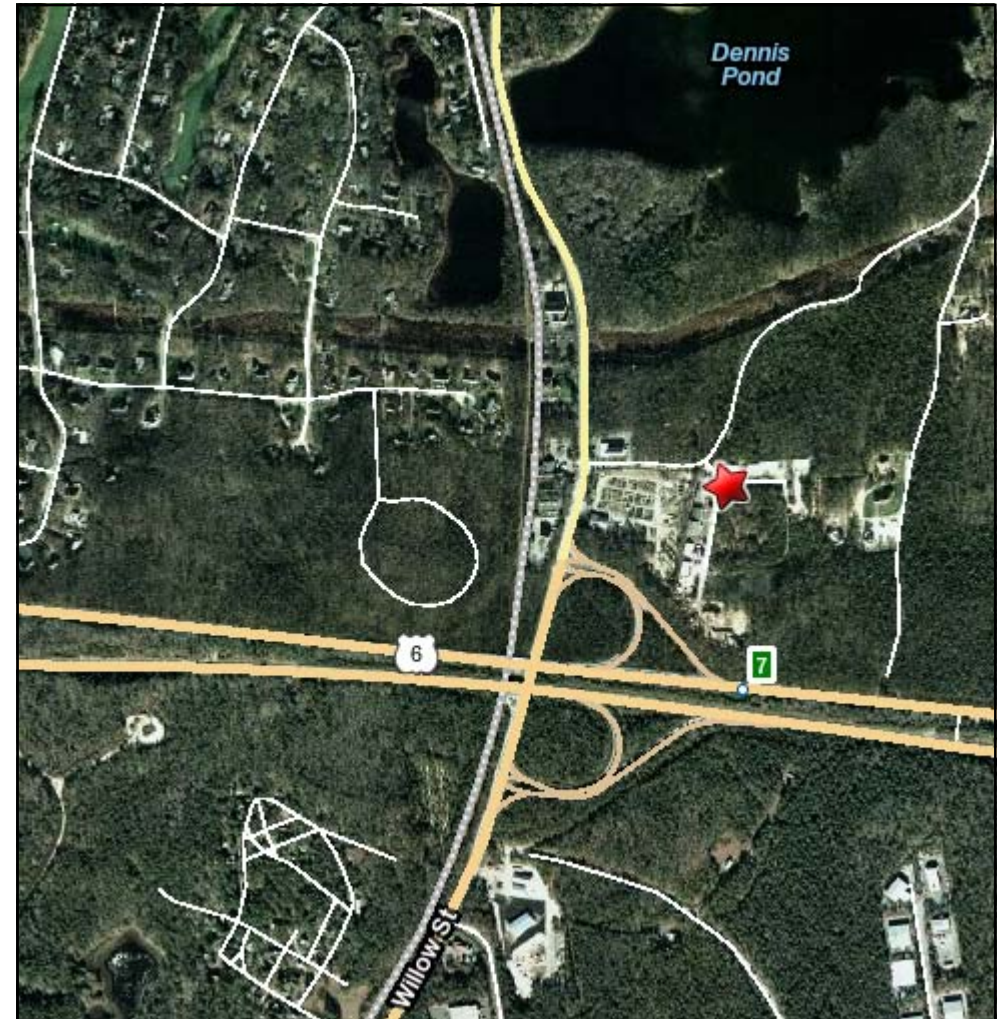

## 10 CORPORATION ROAD, YARMOUTHPORT

Commercial  
**Realty Advisors**

- **2,400 +/- SF**
- **Office & Bath**
- **Gas Heat**
- **Great Access**

***OFFERED AT: \$10/SF***  
***GROSS + UTILITIES***

*For more information about this opportunity contact:*