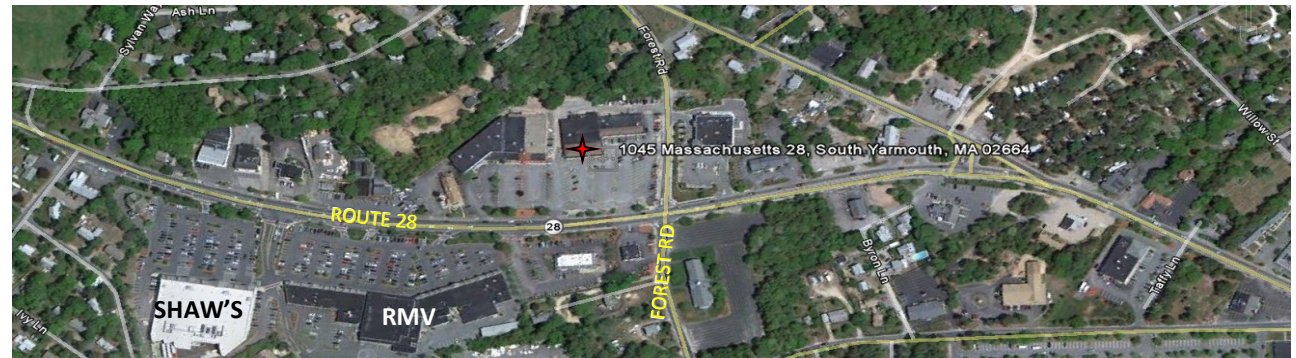

OFFICE SPACE FOR RENT

1045 ROUTE 28, SOUTH YARMOUTH

\$2,500 per month
Plus \$500/Month CAM

- Great Location, high visibility
- Next to US Post Office
- 3,000+/- SF
- Ideal for retail
- Close to shopping centers, RMV, amusement center and banks