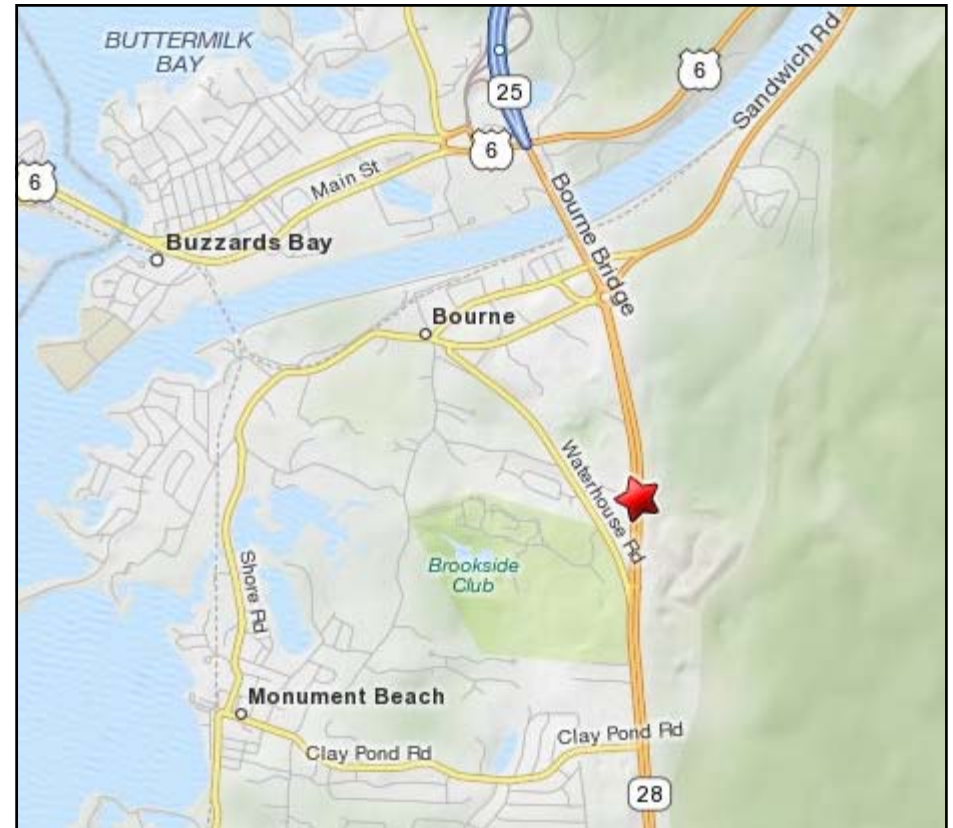

OFFICE SPACE FOR RENT

4 COLONEL DRIVE, BOURNE

Commercial
Realty Advisors

- Four Offices, Conference Room & more.
- 1.25 Miles from the Bourne Bridge
- Easy commute form South Shore or Cape Cod
- Rent plus utilities, No CAM