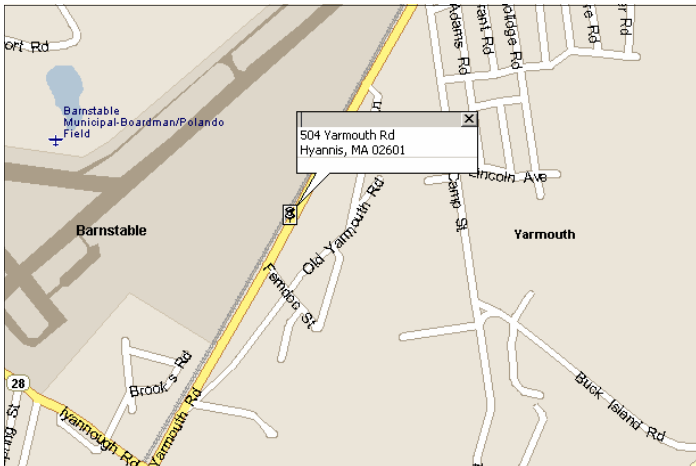

# Cape Warehouse & Office Facility For Sale

504 Yarmouth Road, Hyannis, MA

## PROPERTY HIGHLIGHTS:

- EXCELLENT 10,148± SQ. FT WAREHOUSE AND OFFICE FACILITY
- 42,614± SQ. FT. LOT
- 42.7± FEET FRONTAGE ON YARMOUTH ROAD
- POSSIBLE ROOM FOR 8,000± SQ. FT ADDITIONAL BUILDING

**Asking: 1,500,000**